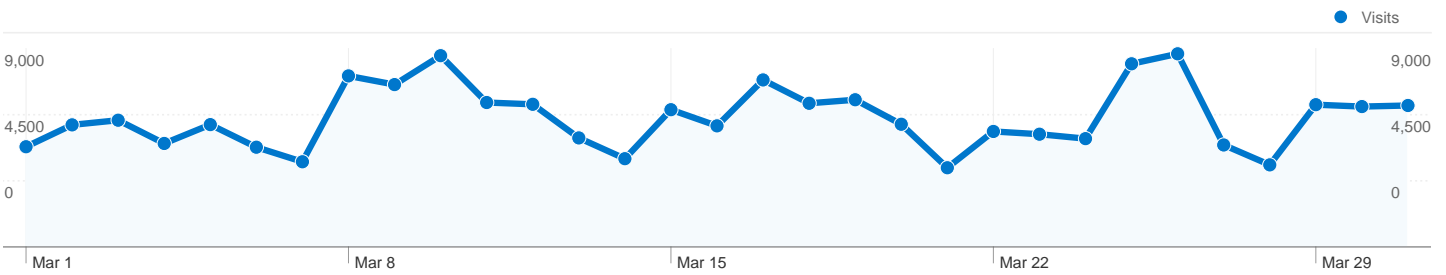

All traffic sources sent a total of 181,841 visits

23.28% Direct Traffic

61.87% Referring Sites

14.72% Search Engines

- **Referring Sites**
  112,504.00 (61.87%)
- **Direct Traffic**
  42,341.00 (23.28%)
- **Search Engines**
  26,759.00 (14.72%)
- **Other**
  237 (0.13%)

Top Traffic Sources

Sources	Visits	% visits	Keywords	Visits	% visits
(direct) ((none))	42,341	23.28%	tutorialzine	1,054	3.94%
google (organic)	26,116	14.36%	ajax contact form	546	2.04%
demo.tutorialzine.com (referral)	14,749	8.11%	css slideshow	475	1.78%
smashingmagazine.com	14,160	7.79%	php login system	286	1.07%
stumbleupon.com (referral)	9,376	5.16%	jquery clock	251	0.94%