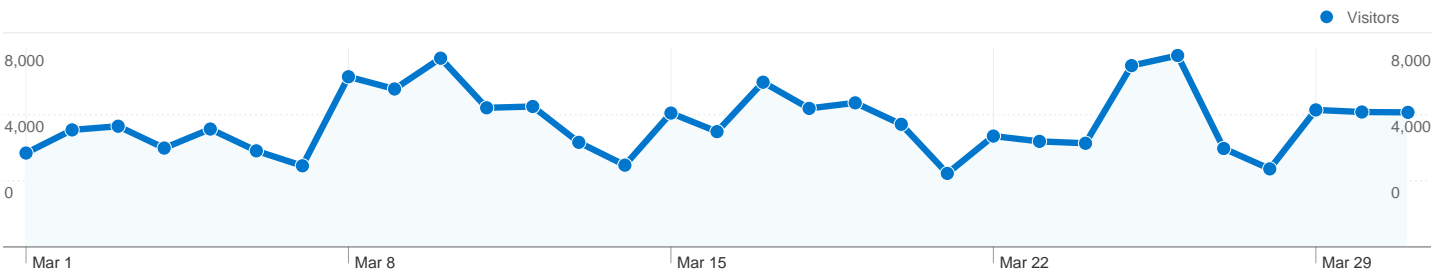

**Site Usage**

**181,841** Visits

**37.22%** Bounce Rate

**513,174** Pageviews

**00:04:41** Avg. Time on Site

**2.82** Pages/Visit

**57.39%** % New Visits

**Visitors Overview**

**Visitors**  
**119,413**

**Content Overview**

Pages	Pageviews	% Pageviews
/	32,215	6.28%
/2009/11/beautiful-apple-	20,577	4.01%
/category/tutorials/	19,812	3.86%
/2010/03/who-is-online-widget-	18,568	3.62%
/2010/03/mosaic-slideshow-	18,170	3.54%

## 119,413 people visited this site

181,841 Visits

119,413 Absolute Unique Visitors

513,174 Pageviews

2.82 Average Pageviews

00:04:41 Time on Site

37.22% Bounce Rate

57.39% New Visits

**181,841 visits came from 179 countries/territories**

Site Usage						
Visits	Pages/Visit	Avg. Time on Site	% New Visits	Bounce Rate		
<b>181,841</b> % of Site Total: 100.00%	<b>2.82</b> Site Avg: 2.82 (0.00%)	<b>00:04:41</b> Site Avg: 00:04:41 (0.00%)	<b>57.47%</b> Site Avg: 57.39% (0.14%)	<b>37.22%</b> Site Avg: 37.22% (0.00%)		
Country/Territory	Visits	Pages/Visit	Avg. Time on Site	% New Visits	Bounce Rate	
United States	<b>36,384</b>	2.38	00:04:02	65.24%	42.90%	
United Kingdom	<b>11,126</b>	2.55	00:04:25	58.58%	37.21%	
France	<b>11,060</b>	3.23	00:04:44	51.33%	33.88%	
Germany	<b>9,529</b>	2.85	00:04:07	50.11%	35.19%	
India	<b>7,482</b>	2.94	00:05:54	69.39%	32.09%	
Japan	<b>7,209</b>	1.92	00:02:49	62.95%	32.85%	
Brazil	<b>6,216</b>	3.30	00:05:28	56.77%	32.21%	
Italy	<b>5,491</b>	2.99	00:04:37	54.60%	32.73%	
Canada	<b>5,483</b>	2.68	00:04:06	66.04%	36.79%	