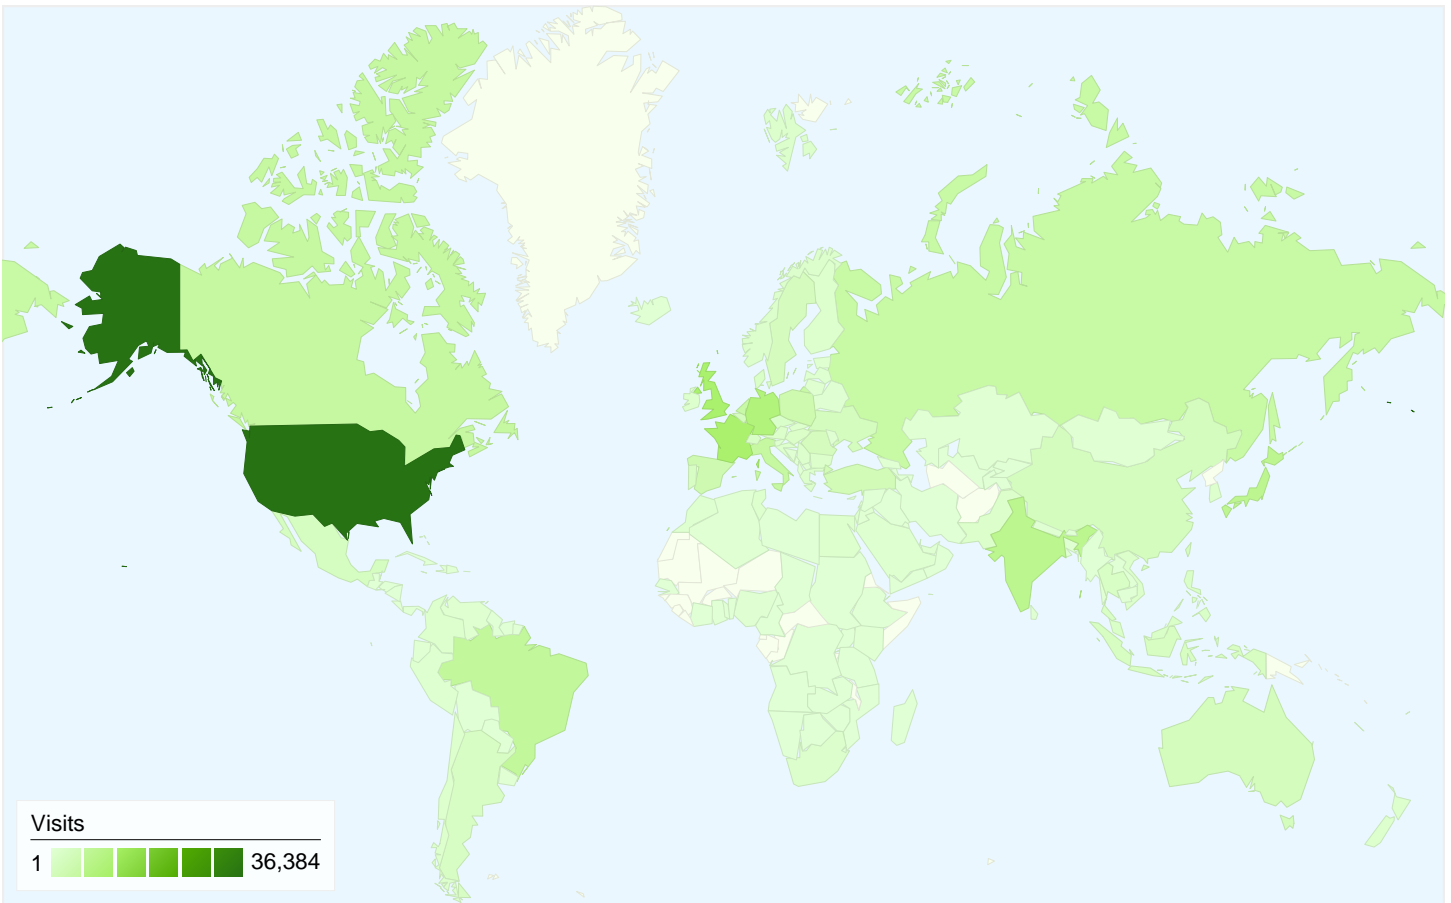

**Traffic Sources Overview**

- **Referring Sites**  
112,504.00 (61.87%)
- **Direct Traffic**  
42,341.00 (23.28%)
- **Search Engines**  
26,759.00 (14.72%)
- **Other**  
237 (0.13%)

**Map Overlay**

**All traffic sources sent a total of 181,841 visits**

**23.28%** Direct Traffic

**61.87%** Referring Sites

**14.72%** Search Engines

- **Referring Sites**  
112,504.00 (61.87%)
- **Direct Traffic**  
42,341.00 (23.28%)
- **Search Engines**  
26,759.00 (14.72%)
- **Other**  
237 (0.13%)

**Pages on this site were viewed a total of 513,174 times**

**513,174** Pageviews

**422,373** Unique Views

**37.46%** Bounce Rate

**181,841 visits came from 179 countries/territories**

Site Usage						
Visits	Pages/Visit	Avg. Time on Site	% New Visits	Bounce Rate		
<b>181,841</b> % of Site Total: 100.00%	<b>2.82</b> Site Avg: 2.82 (0.00%)	<b>00:04:41</b> Site Avg: 00:04:41 (0.00%)	<b>57.47%</b> Site Avg: 57.39% (0.14%)	<b>37.22%</b> Site Avg: 37.22% (0.00%)		
Country/Territory	Visits	Pages/Visit	Avg. Time on Site	% New Visits	Bounce Rate	
United States	<b>36,384</b>	2.38	00:04:02	65.24%	42.90%	
United Kingdom	<b>11,126</b>	2.55	00:04:25	58.58%	37.21%	
France	<b>11,060</b>	3.23	00:04:44	51.33%	33.88%	
Germany	<b>9,529</b>	2.85	00:04:07	50.11%	35.19%	
India	<b>7,482</b>	2.94	00:05:54	69.39%	32.09%	
Japan	<b>7,209</b>	1.92	00:02:49	62.95%	32.85%	
Brazil	<b>6,216</b>	3.30	00:05:28	56.77%	32.21%	
Italy	<b>5,491</b>	2.99	00:04:37	54.60%	32.73%	
Canada	<b>5,483</b>	2.68	00:04:06	66.04%	36.79%	