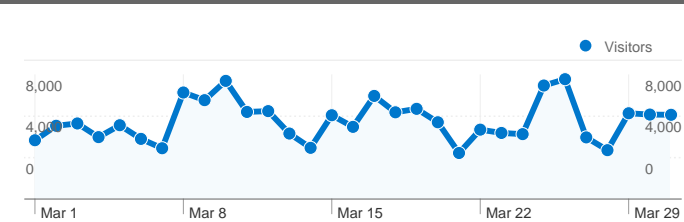

**Site Usage**

**181,841** Visits

**37.22%** Bounce Rate

**513,174** Pageviews

**00:04:41** Avg. Time on Site

**2.82** Pages/Visit

**57.39%** % New Visits

**Visitors Overview**

## 119,413 people visited this site

181,841 Visits

119,413 Absolute Unique Visitors

513,174 Pageviews

2.82 Average Pageviews

00:04:41 Time on Site

37.22% Bounce Rate

57.39% New Visits

**Pages on this site were viewed a total of 513,174 times**

**513,174** Pageviews

**422,373** Unique Views

**37.46%** Bounce Rate

**181,841 visits came from 179 countries/territories**

Site Usage						
Visits	Pages/Visit	Avg. Time on Site	% New Visits	Bounce Rate		
<b>181,841</b> % of Site Total: 100.00%	<b>2.82</b> Site Avg: 2.82 (0.00%)	<b>00:04:41</b> Site Avg: 00:04:41 (0.00%)	<b>57.47%</b> Site Avg: 57.39% (0.14%)	<b>37.22%</b> Site Avg: 37.22% (0.00%)		
Country/Territory	Visits	Pages/Visit	Avg. Time on Site	% New Visits	Bounce Rate	
United States	<b>36,384</b>	2.38	00:04:02	65.24%	42.90%	
United Kingdom	<b>11,126</b>	2.55	00:04:25	58.58%	37.21%	
France	<b>11,060</b>	3.23	00:04:44	51.33%	33.88%	
Germany	<b>9,529</b>	2.85	00:04:07	50.11%	35.19%	
India	<b>7,482</b>	2.94	00:05:54	69.39%	32.09%	
Japan	<b>7,209</b>	1.92	00:02:49	62.95%	32.85%	
Brazil	<b>6,216</b>	3.30	00:05:28	56.77%	32.21%	
Italy	<b>5,491</b>	2.99	00:04:37	54.60%	32.73%	
Canada	<b>5,483</b>	2.68	00:04:06	66.04%	36.79%	