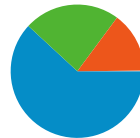

## Technical Profile

Browser	Visits	% visits	Connection Speed	Visits	% visits
Firefox	104,486	57.46%	Unknown	63,574	34.96%
Chrome	34,259	18.84%	DSL	61,392	33.76%
Safari	18,548	10.20%	Cable	35,802	19.69%
Internet Explorer	14,522	7.99%	T1	16,642	9.15%
Opera	7,125	3.92%	Dialup	4,025	2.21%

**All traffic sources sent a total of 181,841 visits**

**23.28%** Direct Traffic

**61.87%** Referring Sites

**14.72%** Search Engines

- **Referring Sites**  
112,504.00 (61.87%)
- **Direct Traffic**  
42,341.00 (23.28%)
- **Search Engines**  
26,759.00 (14.72%)
- **Other**  
237 (0.13%)