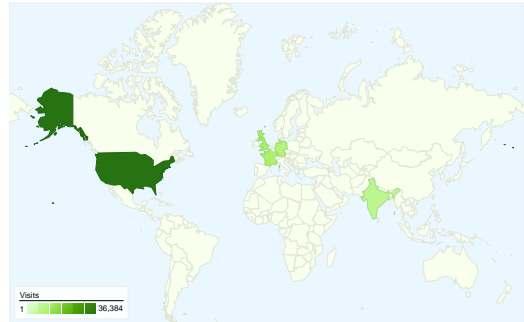

**Visitors**  
**119,413**

**Content Overview**

Pages	Pageviews	% Pageviews
/	32,215	6.28%
/2009/11/beautiful-apple-	20,577	4.01%
/category/tutorials/	19,812	3.86%
/2010/03/who-is-online-widget-	18,568	3.62%
/2010/03/mosaic-slideshow-	18,170	3.54%

**Traffic Sources Overview**

- **Referring Sites**  
112,504.00 (61.87%)
- **Direct Traffic**  
42,341.00 (23.28%)
- **Search Engines**  
26,759.00 (14.72%)
- **Other**  
237 (0.13%)

**Map Overlay**

**All traffic sources sent a total of 181,841 visits**

**23.28%** Direct Traffic

**61.87%** Referring Sites

**14.72%** Search Engines

- **Referring Sites**  
112,504.00 (61.87%)
- **Direct Traffic**  
42,341.00 (23.28%)
- **Search Engines**  
26,759.00 (14.72%)
- **Other**  
237 (0.13%)

**181,841 visits came from 179 countries/territories**

Site Usage						
Visits	Pages/Visit	Avg. Time on Site	% New Visits	Bounce Rate		
<b>181,841</b> % of Site Total: 100.00%	<b>2.82</b> Site Avg: 2.82 (0.00%)	<b>00:04:41</b> Site Avg: 00:04:41 (0.00%)	<b>57.47%</b> Site Avg: 57.39% (0.14%)	<b>37.22%</b> Site Avg: 37.22% (0.00%)		
Country/Territory	Visits	Pages/Visit	Avg. Time on Site	% New Visits	Bounce Rate	
United States	<b>36,384</b>	2.38	00:04:02	65.24%	42.90%	
United Kingdom	<b>11,126</b>	2.55	00:04:25	58.58%	37.21%	
France	<b>11,060</b>	3.23	00:04:44	51.33%	33.88%	
Germany	<b>9,529</b>	2.85	00:04:07	50.11%	35.19%	
India	<b>7,482</b>	2.94	00:05:54	69.39%	32.09%	
Japan	<b>7,209</b>	1.92	00:02:49	62.95%	32.85%	
Brazil	<b>6,216</b>	3.30	00:05:28	56.77%	32.21%	
Italy	<b>5,491</b>	2.99	00:04:37	54.60%	32.73%	
Canada	<b>5,483</b>	2.68	00:04:06	66.04%	36.79%	