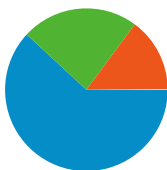

Traffic Sources Overview